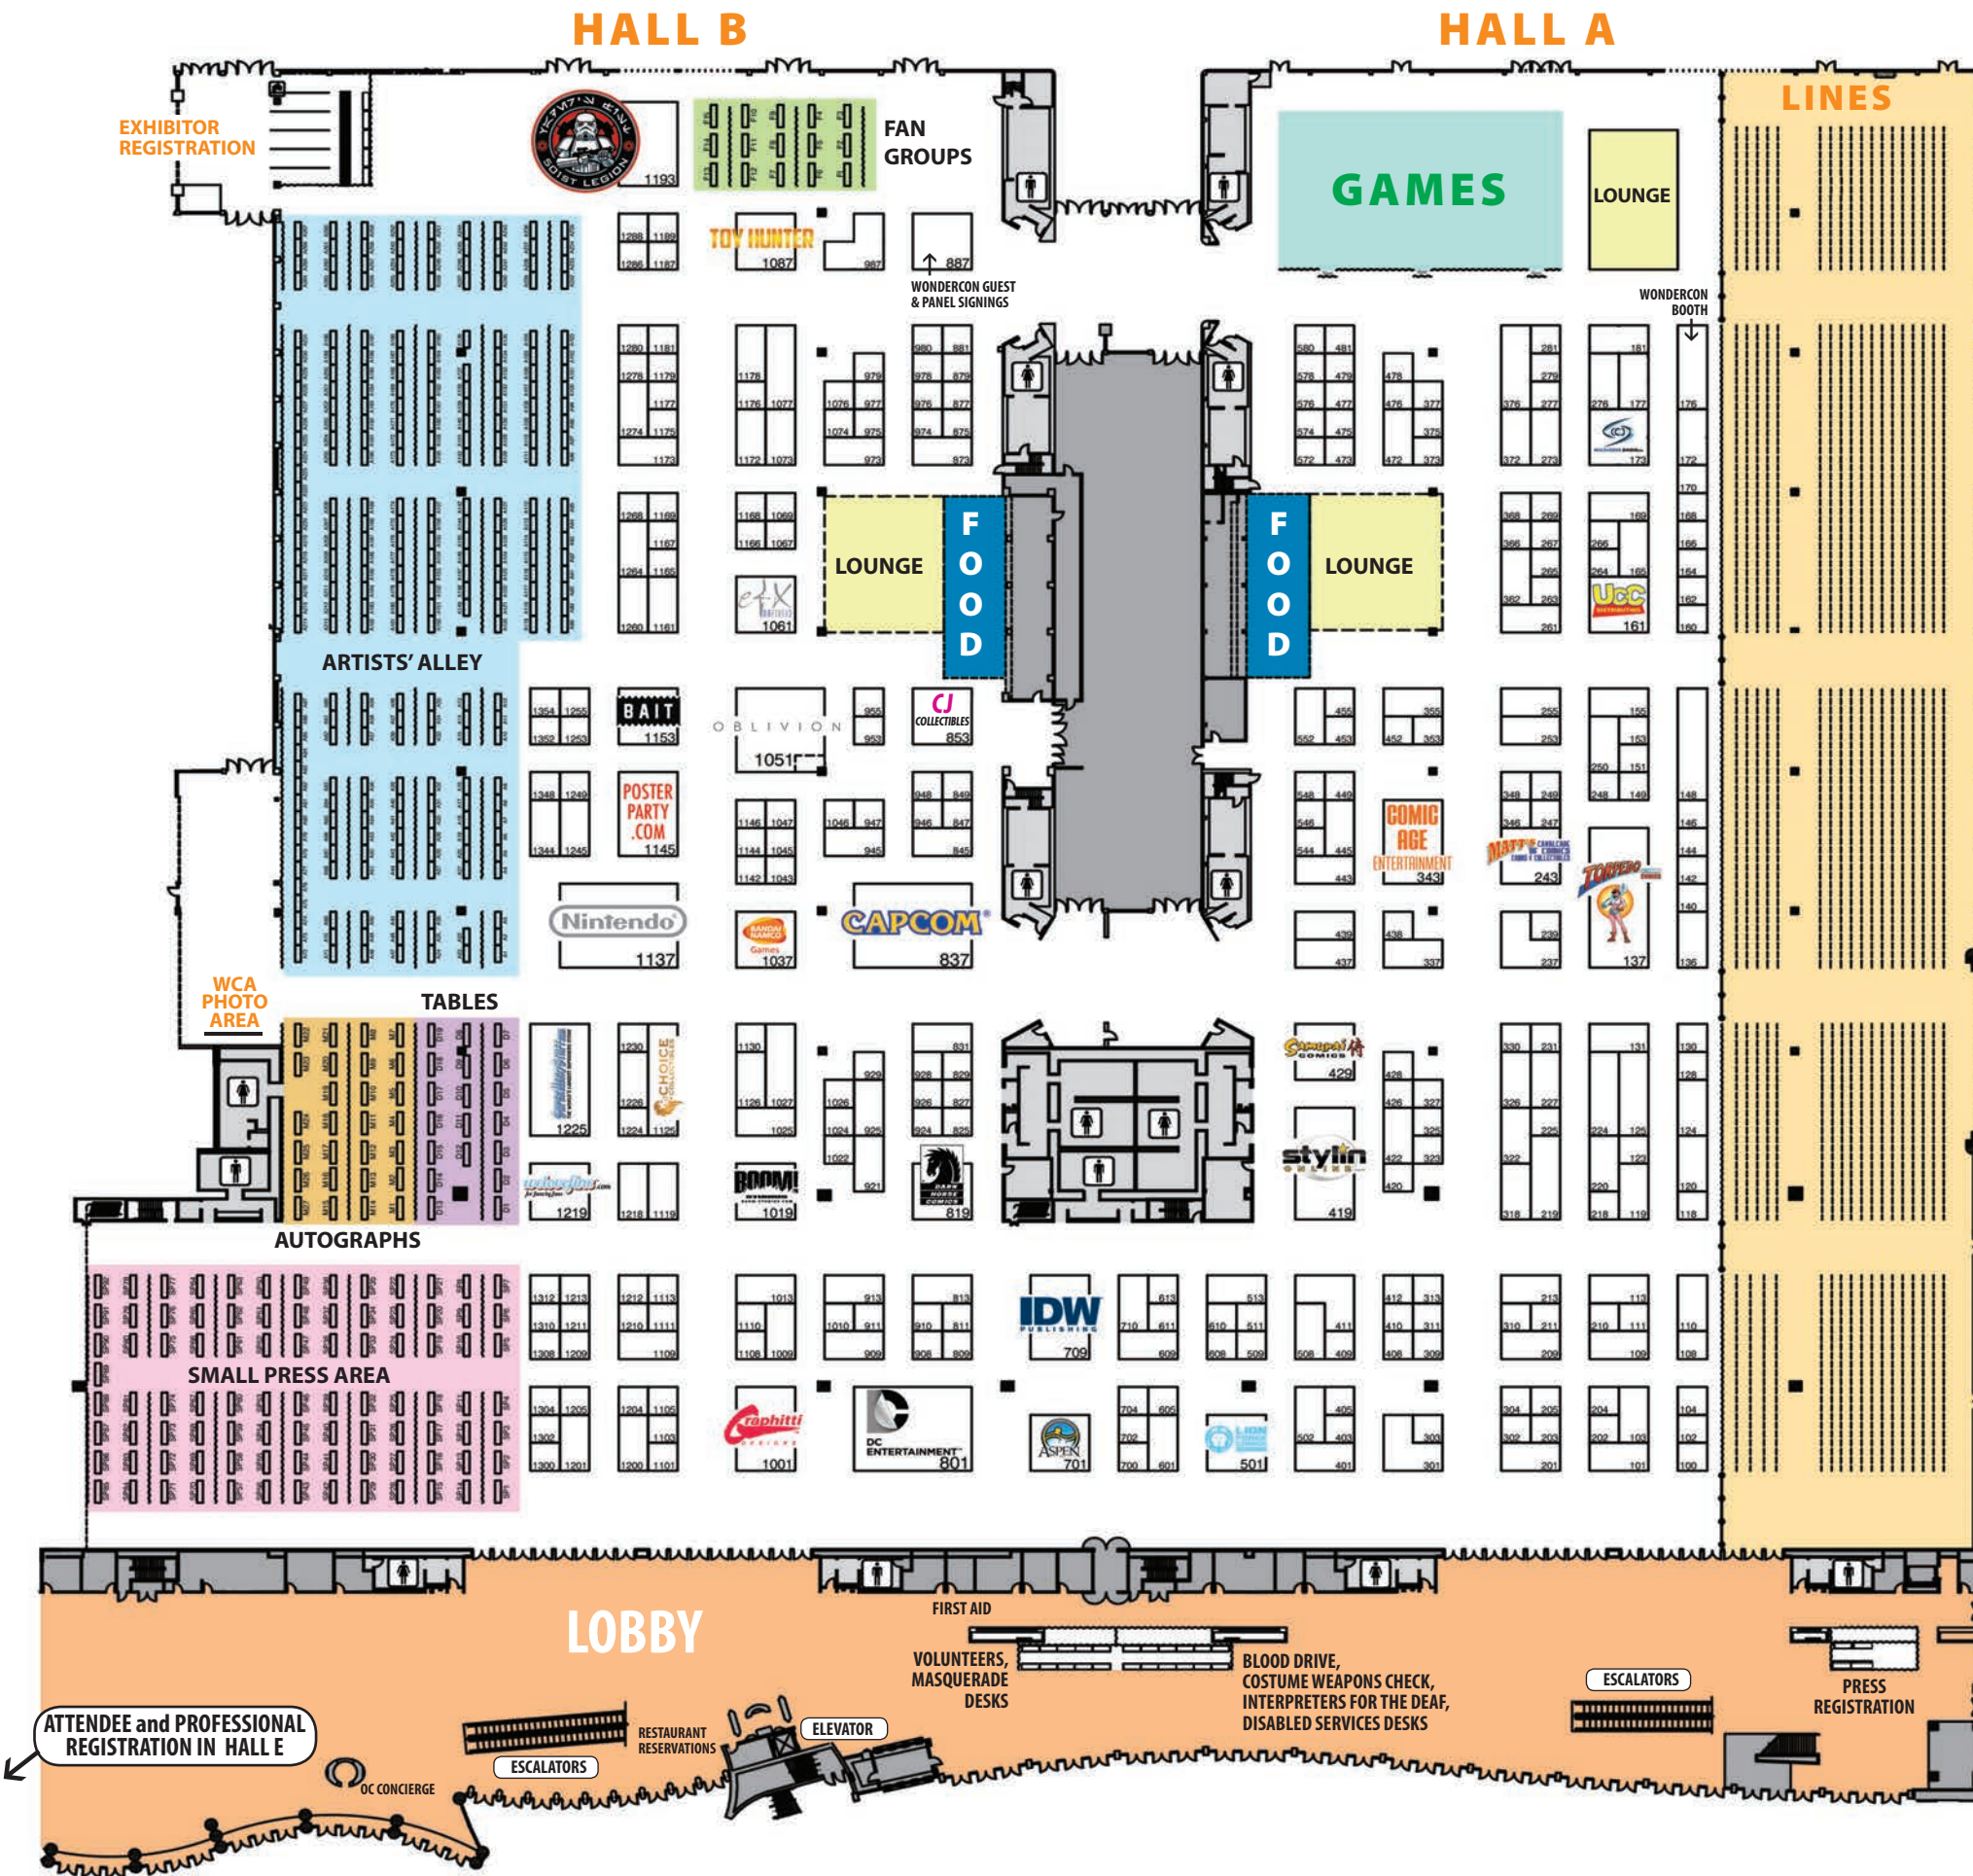

WONDERCON ANAHEIM 2013 EXHIBIT HALL

HALLS A & B
Anaheim Convention Center

FRIDAY

12:00–7:00 PM

SATURDAY

10:00 AM–7:00 PM

SUNDAY

11:00 AM–5:00 PM

CHECK THE ONSITE
WONDERCON ANAHEIM PROGRAM BOOK QUICK GUIDE SECTION

FOR DETAILED MAPS,
EXHIBITOR LISTS,
SCHEDULE GRIDS,
AND MUCH MORE
TO HELP YOU NAVIGATE
AND ENJOY
THE CONVENTION!

KEY

ARTISTS' ALLEY	LOUNGES
AUTOGRAPHS	REST ROOMS
FAN GROUPS	SMALL PRESS
GAMES	TABLES