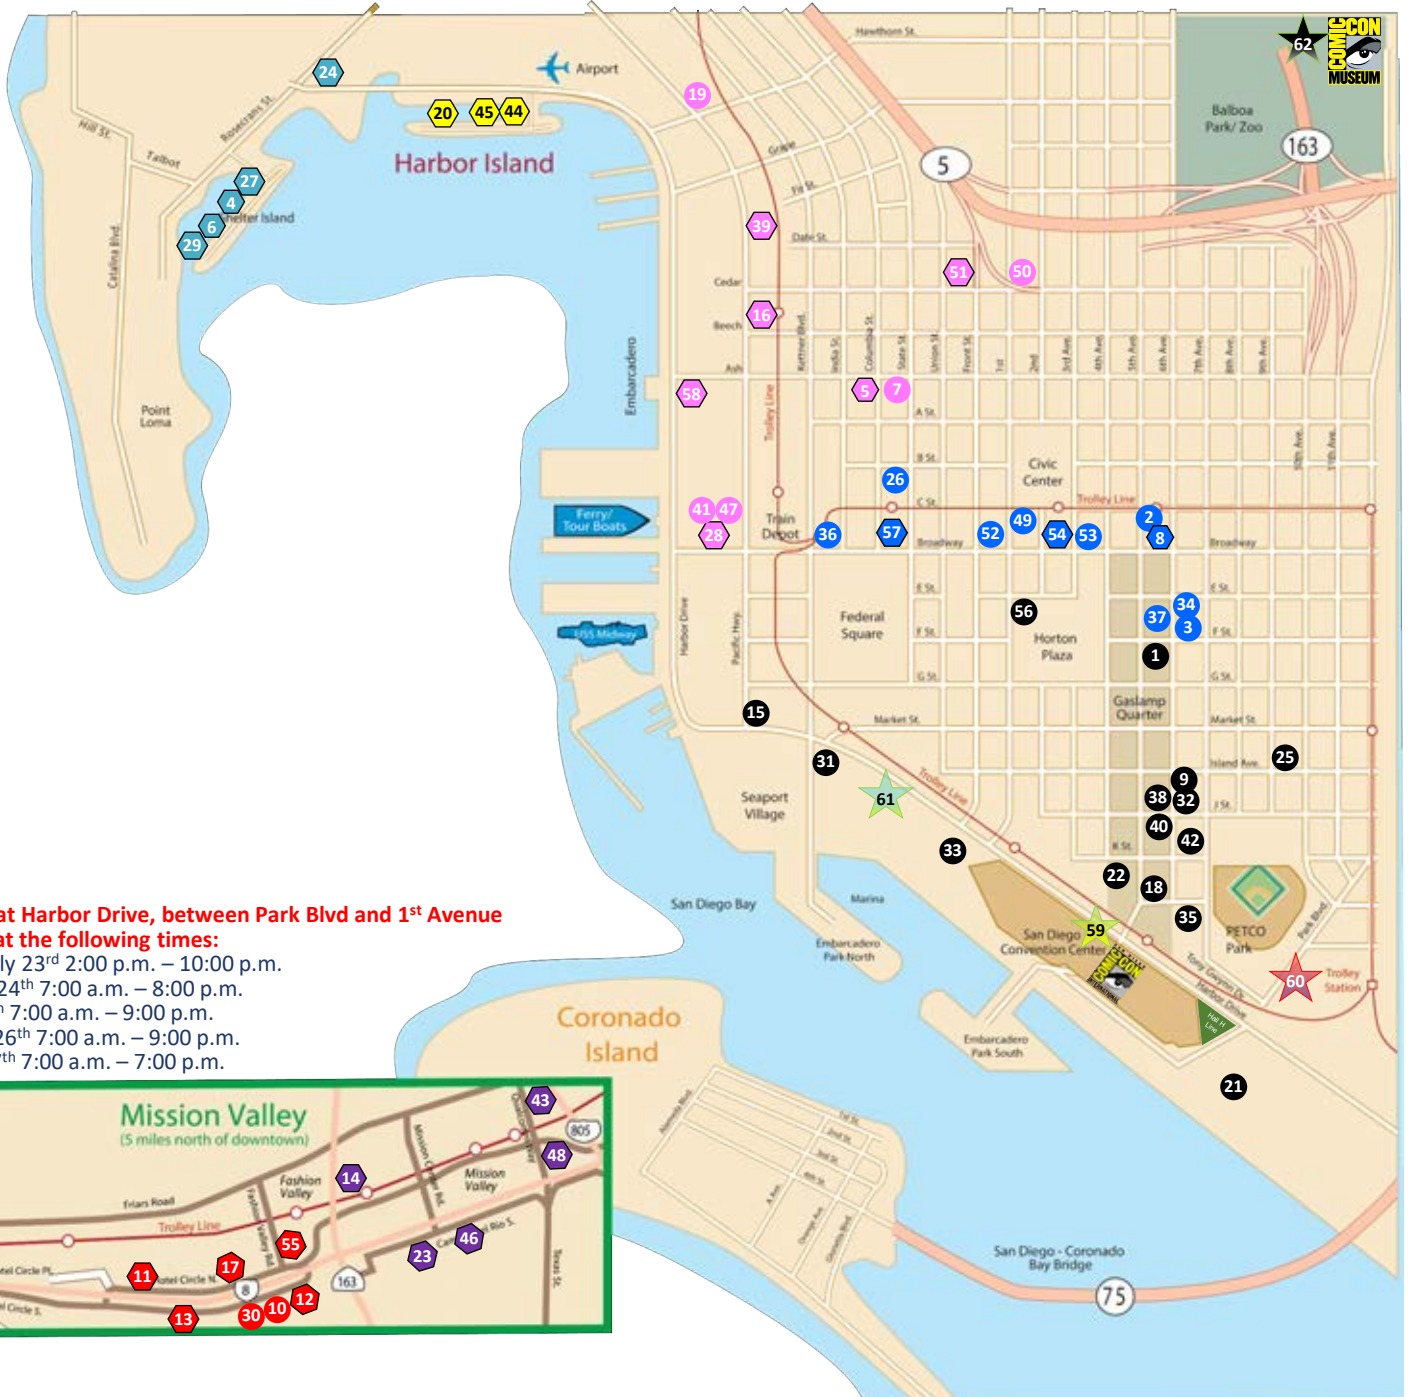

ROUTE

- WALKING
- PURPLE
- PURPLE
- TEAL
- WALKING
- BLUE
- TEAL
- PINK
- TEAL
- RED
- WALKING
- WALKING
- WALKING
- BLUE
- WALKING
- BLUE
- BLUE
- WALKING
- PINK
- WALKING
- PINK
- WALKING

MAP KEY

43. SAN DIEGO MARRIOTT MISSION VALLEY
44. SHERATON SAN DIEGO HOTEL AND MARINA | BAY TOWER
45. SHERATON SAN DIEGO HOTEL AND MARINA | MARINA TOWER
46. SHERATON SAN DIEGO MISSION VALLEY
47. SPRINGHILL SUITES SAN DIEGO DOWNTOWN BAYFRONT
48. SPRINGHILL SUITES SAN DIEGO MISSION VALLEY
49. THE BRISTOL HOTEL
50. THE DEXTRO HOTEL, BEST WESTERN PREMIER COLLECTION
51. THE LITTLE ITALY HOTEL DOWNTOWN SAN DIEGO
52. THE SOFIA HOTEL
53. THE US GRANT SAN DIEGO
54. THE WESTGATE HOTEL
55. TOWN & COUNTRY RESORT
56. WESTIN GASLAMP QUARTER
57. WESTIN SAN DIEGO
58. WYNDHAM SAN DIEGO BAYSIDE
59. San Diego Convention Center
60. Petco Park Shuttle stand for Red & Purple Route
61. Yellow & Teal Route pick up & drop off area
62. Comic-Con Museum - No Shuttle / Museum ticket required for entry

ROUTE

- PURPLE
- YELLOW
- YELLOW
- PURPLE
- PINK
- PURPLE
- BLUE
- PINK
- PINK
- BLUE
- BLUE
- BLUE
- RED
- WALKING
- BLUE
- PINK

Walking Hotels Shared Pickup Location. Official Shuttle Stop Location

Please note that Harbor Drive, between Park Blvd and 1st Avenue will be closed at the following times:
 Wednesday, July 23rd 2:00 p.m. – 10:00 p.m.
 Thursday, July 24th 7:00 a.m. – 8:00 p.m.
 Friday, July 25th 7:00 a.m. – 9:00 p.m.
 Saturday, July 26th 7:00 a.m. – 9:00 p.m.
 Sunday, July 27th 7:00 a.m. – 7:00 p.m.